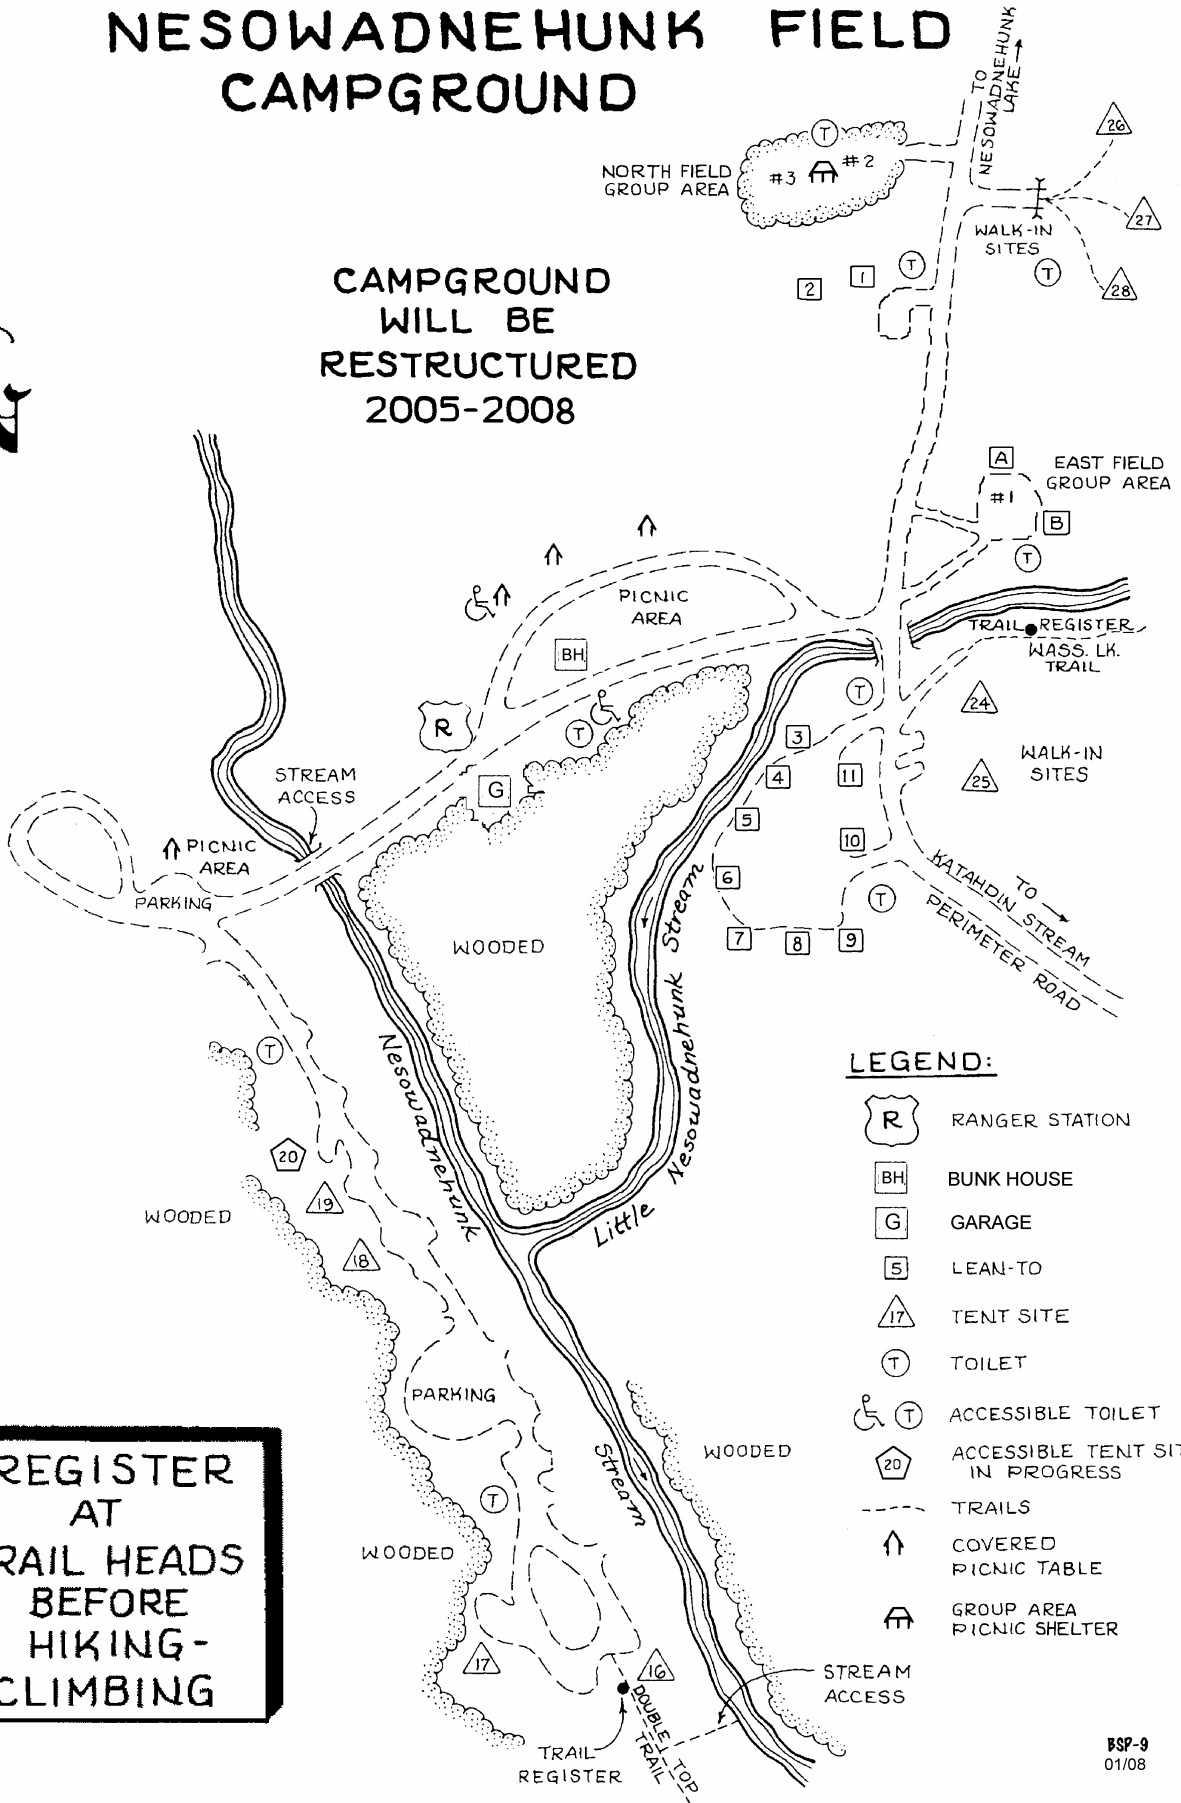

NESOWADNEHUNK FIELD CAMPGROUND

CAMPGROUND
WILL BE
RESTRUCTURED
2005-2008

LEGEND:

- RANGER STATION
- BUNK HOUSE
- GARAGE
- LEAN-TO
- TENT SITE
- TOILET
- ACCESSIBLE TOILET
- ACCESSIBLE TENT SITE IN PROGRESS
- TRAILS
- COVERED PICNIC TABLE
- GROUP AREA PICNIC SHELTER

**REGISTER
AT
TRAIL HEADS
BEFORE
HIKING-
CLIMBING**