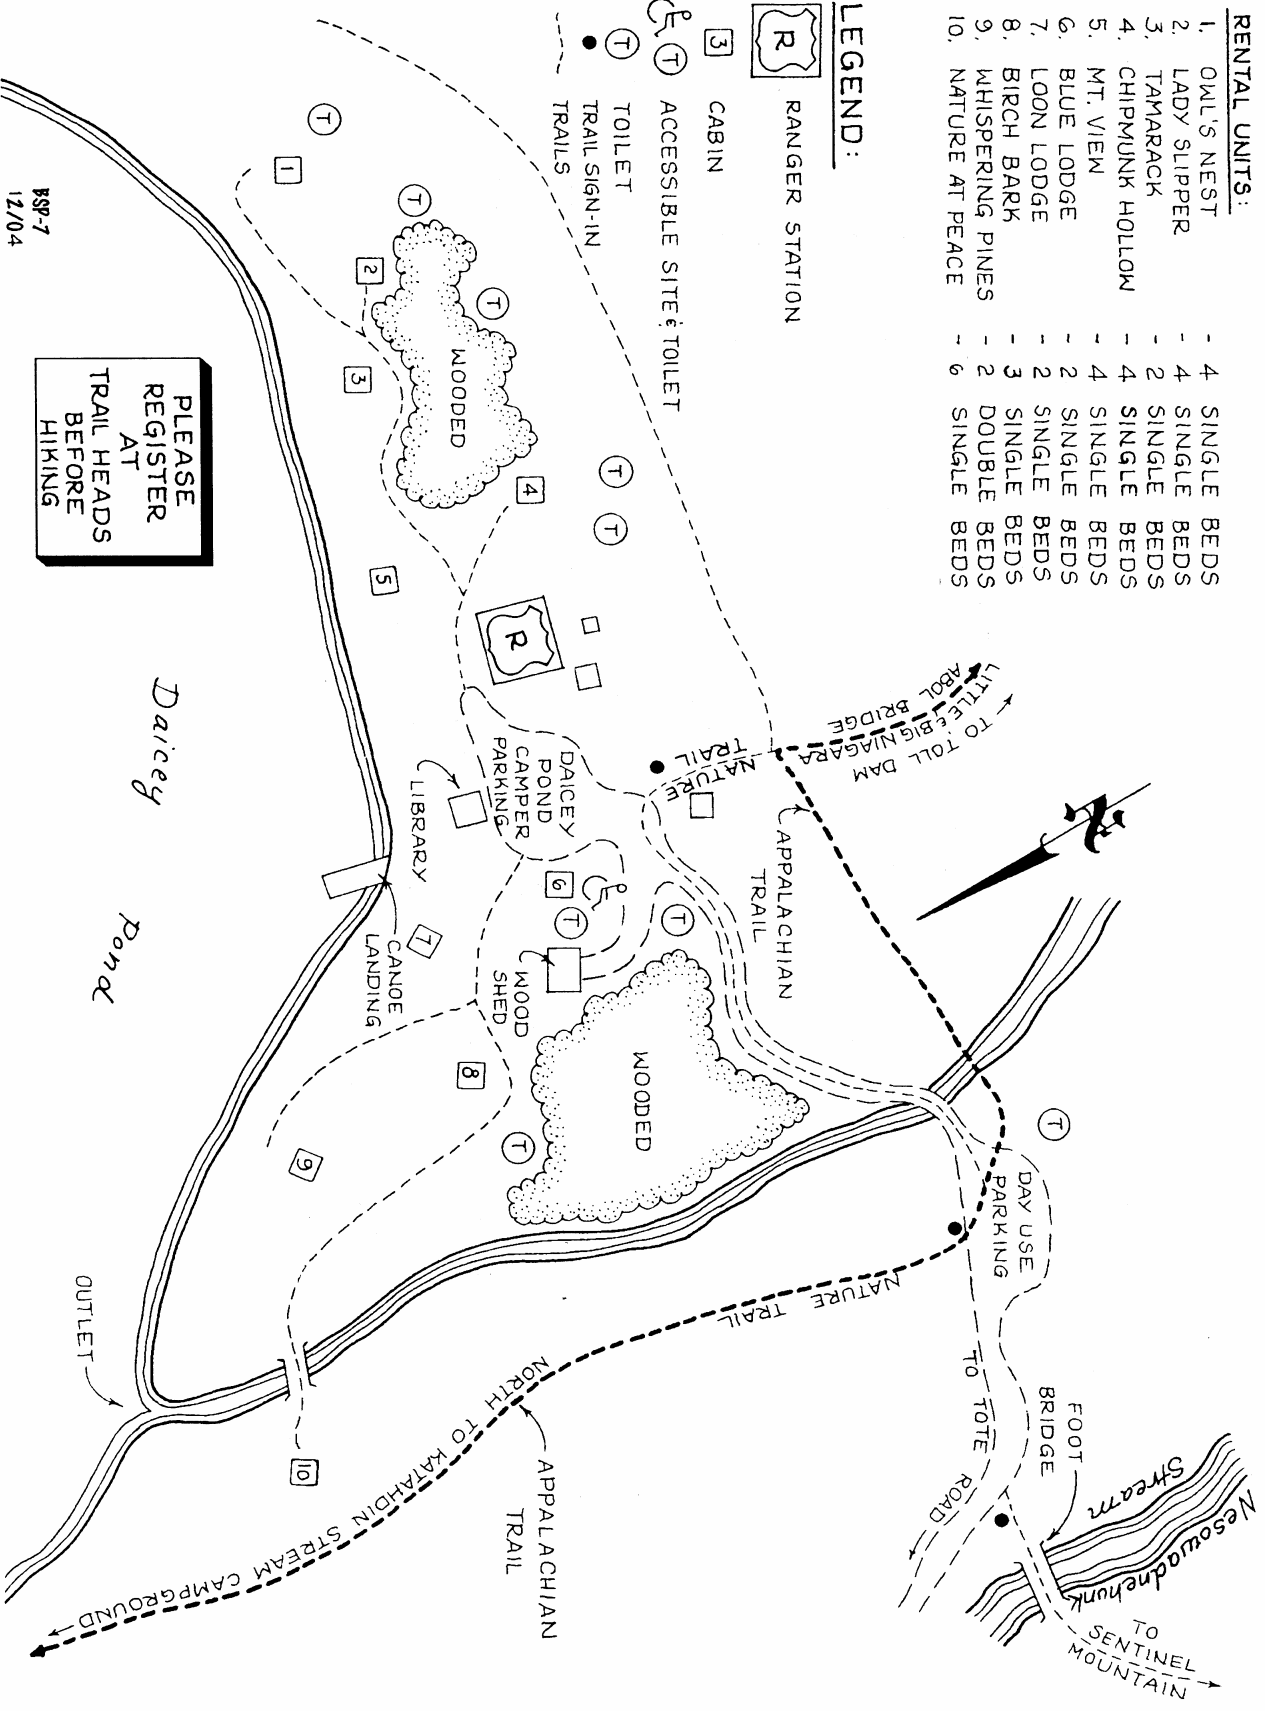

DAICEY POND CAMPGROUND

RENTAL UNITS:

1. OWL'S NEST	- 4	SINGLE BEDS
2. LADY SLIPPER	- 4	SINGLE BEDS
3. TAMARACK	- 2	SINGLE BEDS
4. CHIPMUNK HOLLOW	- 4	SINGLE BEDS
5. MT. VIEN	- 4	SINGLE BEDS
6. BLUE LODGE	- 2	SINGLE BEDS
7. LOON LODGE	- 2	SINGLE BEDS
8. BIRCH BARK	- 3	SINGLE BEDS
9. WHISPERING PINES	- 2	DOUBLE BEDS
10. NATURE AT PEACE	- 6	SINGLE BEDS

LEGEND:

RANGER STATION

3 CABIN

♿ (T) ACCESSIBLE SITE & TOILET

(T) TOILET

● TRAIL SIGN-IN TRAILS

PLEASE REGISTER AT TRAIL HEADS BEFORE HIKING

RSP-7
12/04