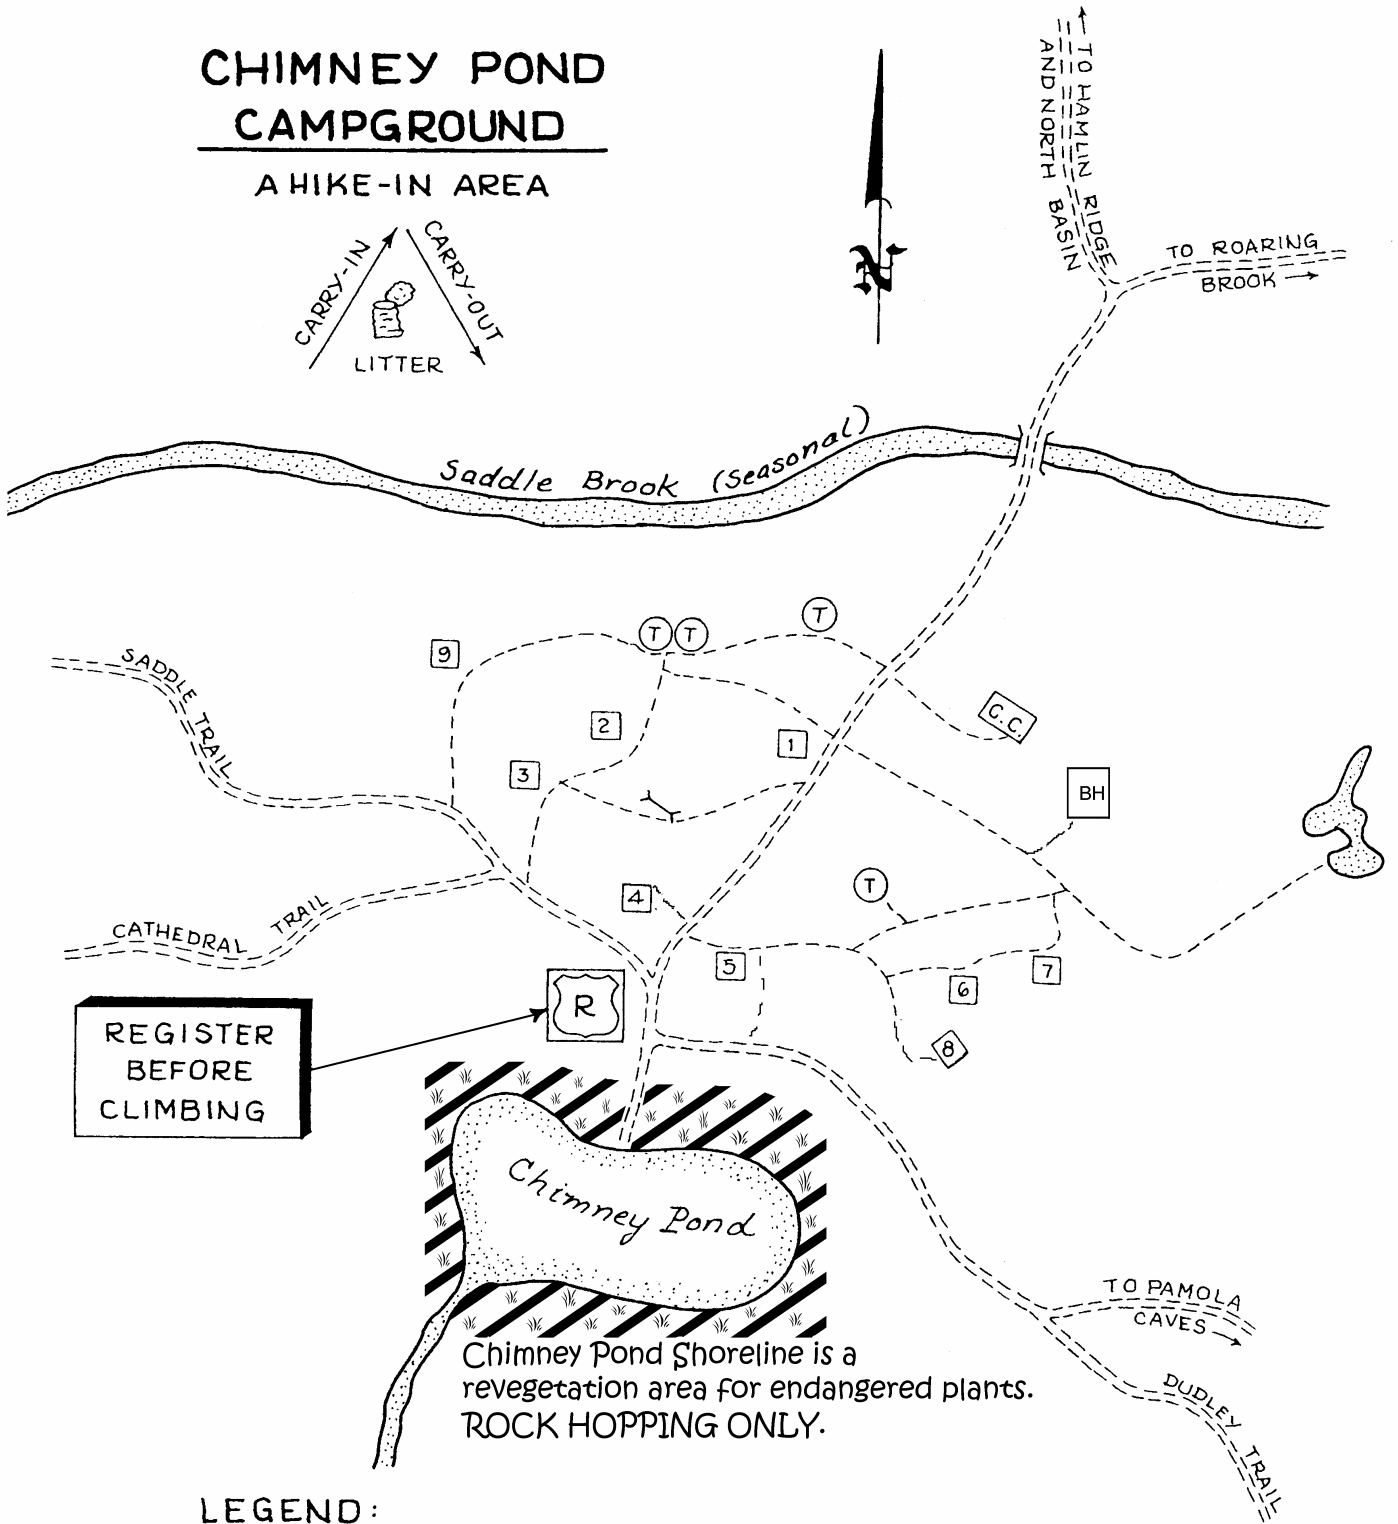

CHIMNEY POND CAMPGROUND

A HIKE-IN AREA

REGISTER
BEFORE
CLIMBING

Chimney Pond Shoreline is a
revegetation area for endangered plants.
ROCK HOPPING ONLY.

LEGEND:

RANGER STATION

OUTHOUSE

CREW CABIN

BEAR LINE

BUNK HOUSE

CAMPGROUND TRAIL

LEAN-TO (4 PERSON)

MAJOR TRAIL